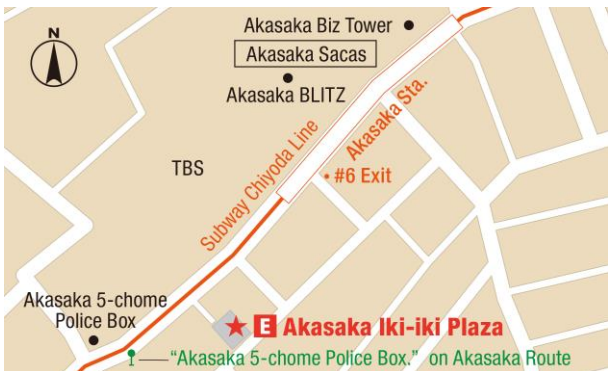

3 Sakura-kai Intermediate	p.2
12 Nihongo Class (Takanawa) - Thu. class	p.5

C Toyooka Iki-iki Plaza

Address : 5-7-7 Mita, Minato-ku, Tokyo

Nearest Station

- * Subway Mita & Namboku Lines
Shirokane-takanawa Station (#2 Exit) – 10 min. walk

Chii Bus : 8 min. walk from “Mita 3-chome” bus stop on Takanawa Route.

11 Nihongo Class (Takanawa) - Wed. class	p.5
--	-----

D Shirokanedai Iki-iki Plaza

Address : 4-8-5 Shirokanedai, Minato-ku, Tokyo

Nearest Station

E Akasaka Iki-iki Plaza

Address : 6-4-8 Akasaka, Minato-ku, Tokyo

Nearest Station

- * Subway Chiyoda Line
Akasaka Station (#6 Exit) – 5 min. walk
- Chii Bus* : 1 min. walk from “Akasaka 5-chome Police Box” bus stop on Akasaka Route.