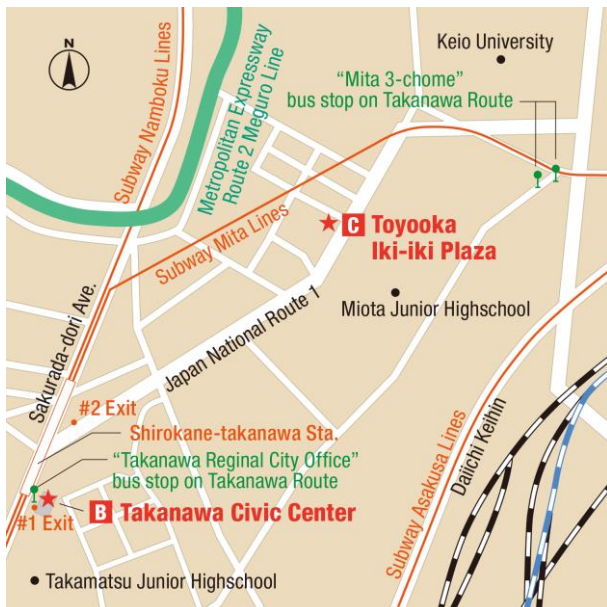

Maps of Venues

A Gender Equality Center (Libra) (1st & 2nd Floor of Minato Park Shibaura) Shibaura Konan Volunteer Corner (1st Floor of Minato Park Shibaura)

Address : 1-16-1 Shibaura, Minato-ku, Tokyo

Nearest Station

- * JR Yamanote & Keihin-tōhoku Lines
Tamachi Station (East Exit) – 5 min. walk
- * Subway Mita & Asakusa Lines
Mita Station (A6 Exit) – 6 min. walk

Chii Bus : 4 min. walk from “Shibaura 1-chome” bus stop on Shibaura-konan Route.

1 Sakura-kai Beginner	p.1
5 Tamachi Nihongo Club	p.3
6 Tamachi Nihongo Circle	p.3
7 Niji no Kai - Kayo Class	p.4
8 Niji no Kai - Mokuyo Class	p.4
10 IAF Japanese Class	p.5
14 Mita International Club	p.6
15 Aozora	p.7
18 “EGAO” Japanese Language Class for Children	p.8
19 MNK	p.8

B Takanawa Civic Center (Takanawa Community Plaza)

Address : 1-16-25 Takanawa, Minato-ku, Tokyo

Nearest Station

- * Subway Mita & Namboku Lines
Shirokane-takanawa Station (#1 Exit) – 1 min. walk

Chii Bus : “Takanawa Regional City Office” bus stop on Takanawa Route.