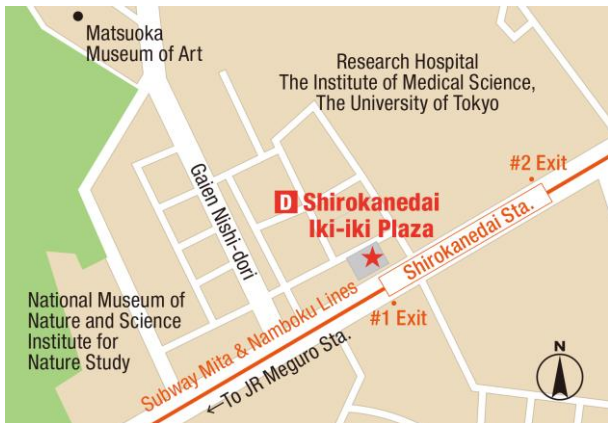

B Takanawa Civic Center (Takanawa Community Plaza)

Address : 1-16-25 Takanawa, Minato-ku, Tokyo

Nearest Station

- * Subway Mita & Namboku Lines
Shirokane-takanawa Station (#1 Exit) – 1 min. walk

Chii Bus : “Takanawa Regional City Office” bus stop on Takanawa Route.

3 Sakura-kai Intermediate	p.2
12 Nihongo Class (Takanawa) - Thu. class	p.5

C Toyooka Iki-iki Plaza

Address : 5-7-7 Mita, Minato-ku, Tokyo

Nearest Station

- * Subway Mita & Namboku Lines
Shirokane-takanawa Station (#2 Exit) – 10 min. walk

Chii Bus : 8 min. walk from “Mita 3-chome” bus stop on Takanawa Route.

11 Nihongo Class (Takanawa) - Wed. class	p.5
--	-----

D Shirokanedai Iki-iki Plaza

Address : 4-8-5 Shirokanedai, Minato-ku, Tokyo

Nearest Station

E Akasaka Iki-iki Plaza

Address : 6-4-8 Akasaka, Minato-ku, Tokyo

Nearest Station

- * Subway Chiyoda Line
Akasaka Station (#6 Exit) – 5 min. walk
- Chii Bus* : 1 min. walk from “Akasaka 5-chome Police Box” bus stop on Akasaka Route.